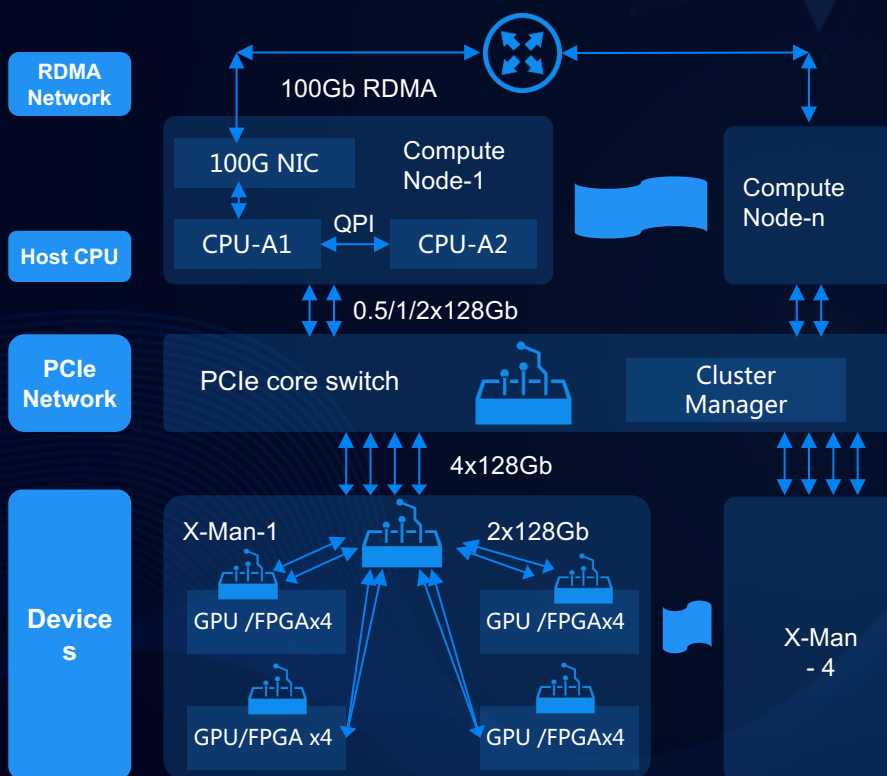

10,000,000,000+
POI data

Baidu AI Architecture

Baidu Brain Computing Engine

GPU

FPGA

Highlights

- In house design GPU Solution
- PCI-E Fabric, micro-seconds Latency
- 100G RDMA Ready
- 640TFlops/Suite

Private
Cloud