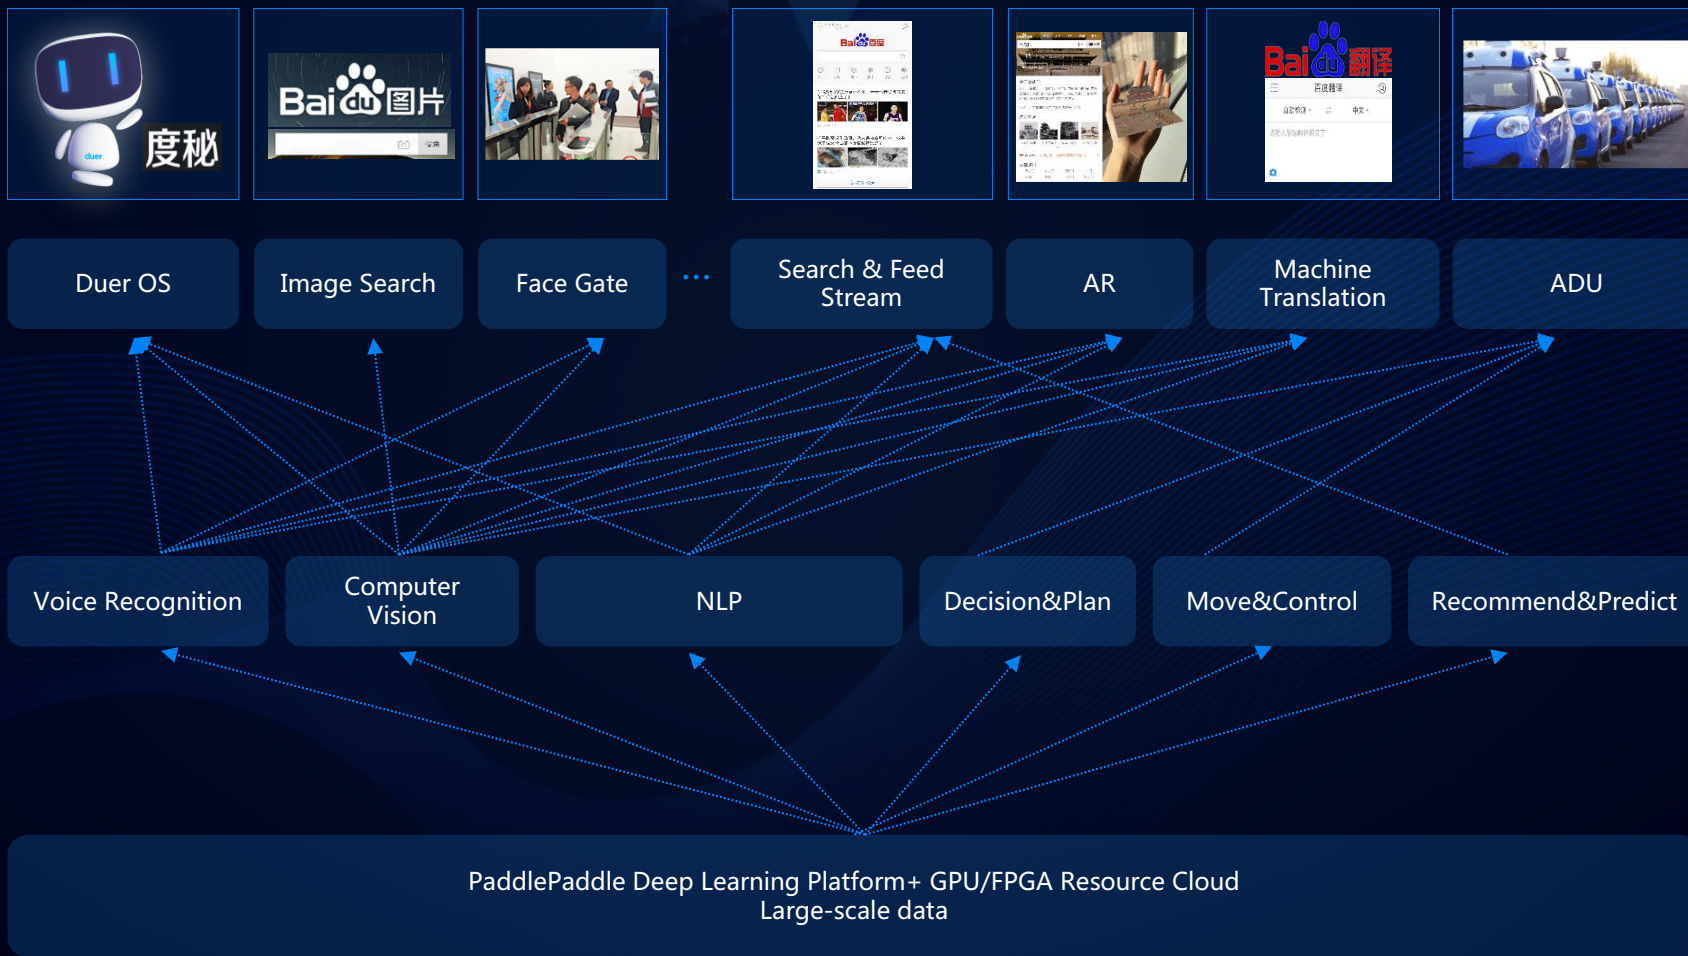

Baidu AI Architecture