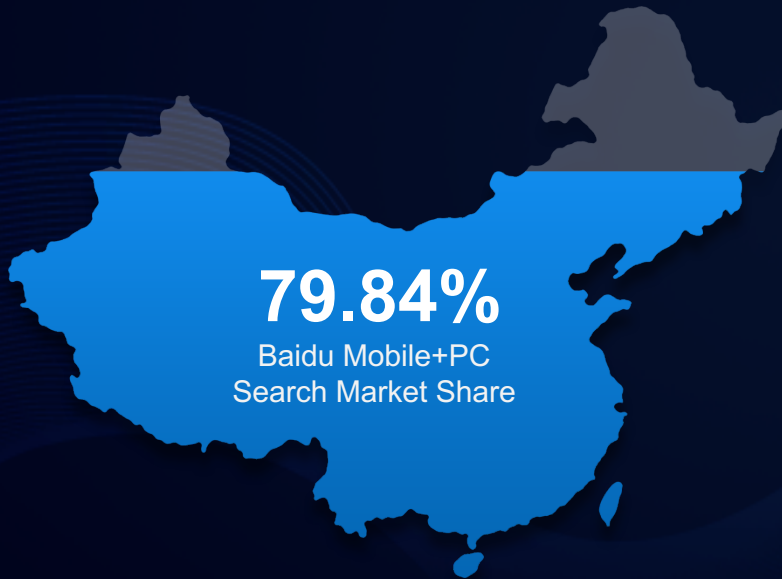

Baidu ABC Platform

Vice President , Baidu
Watson Yin

Most Popular Chinese Search Engine

Most influential Internet Company

92.1% Baidu penetration rate of PC Internet users

667 Millions Baidu Mobile search MAU

90.3% Baidu penetration rate of wireless Internet users

30 Billions Daily responded location requests on Baidu Map LBS open platform

6 Billions Daily responded search requests

Journey of Baidu Technology