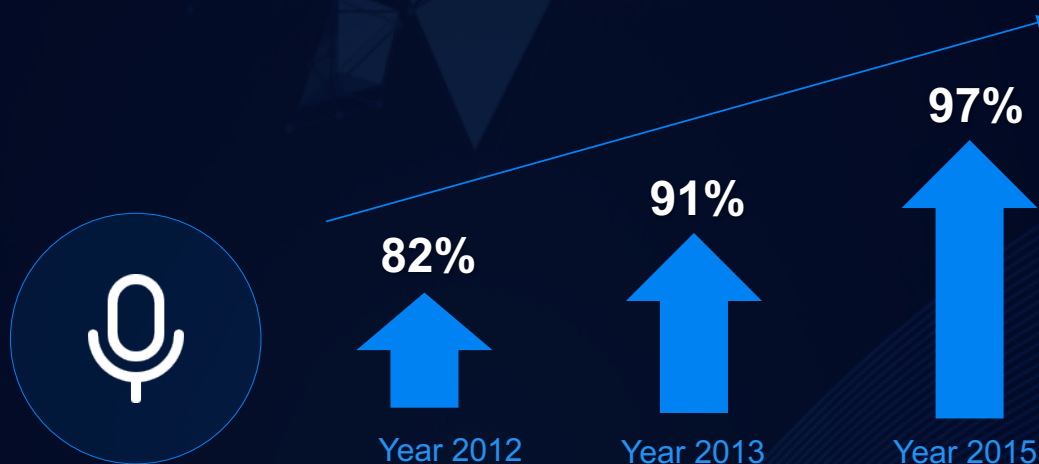

Mandarin recognition accuracy