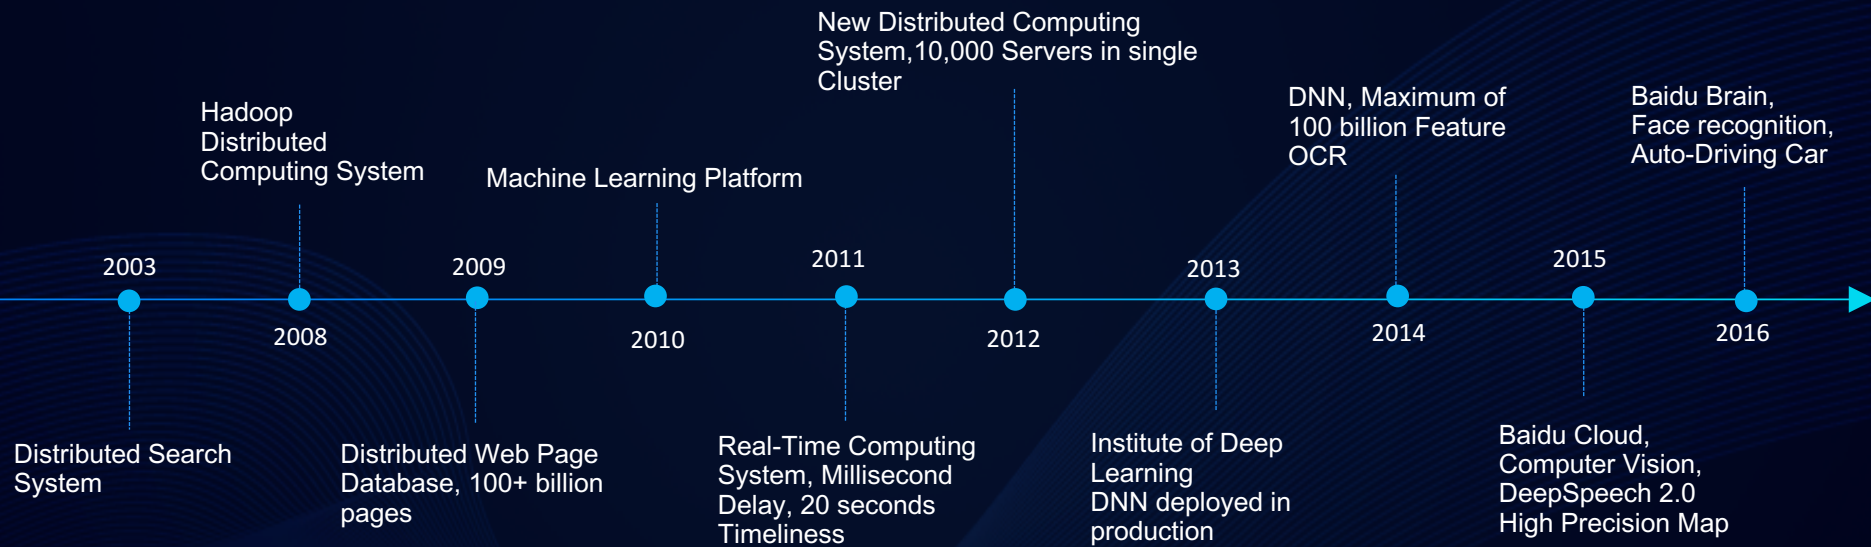

Baidu ABC Platform

Vice President , Baidu
Watson Yin

Most Popular Chinese Search Engine

Most influential Internet Company

92.1% Baidu penetration rate of PC Internet users

667 Millions Baidu Mobile search MAU

90.3% Baidu penetration rate of wireless Internet users

30 Billions Daily responded location requests on Baidu Map LBS open platform

6 Billions Daily responded search requests

Journey of Baidu Technology

Baidu Brain: 'Crown Jewel' of Baidu Artificial Intelligence

One of Largest Deep Neural Network in the world

Trillion level parameter

Support hundreds of billions of samples and feature training

Mandarin recognition accuracy