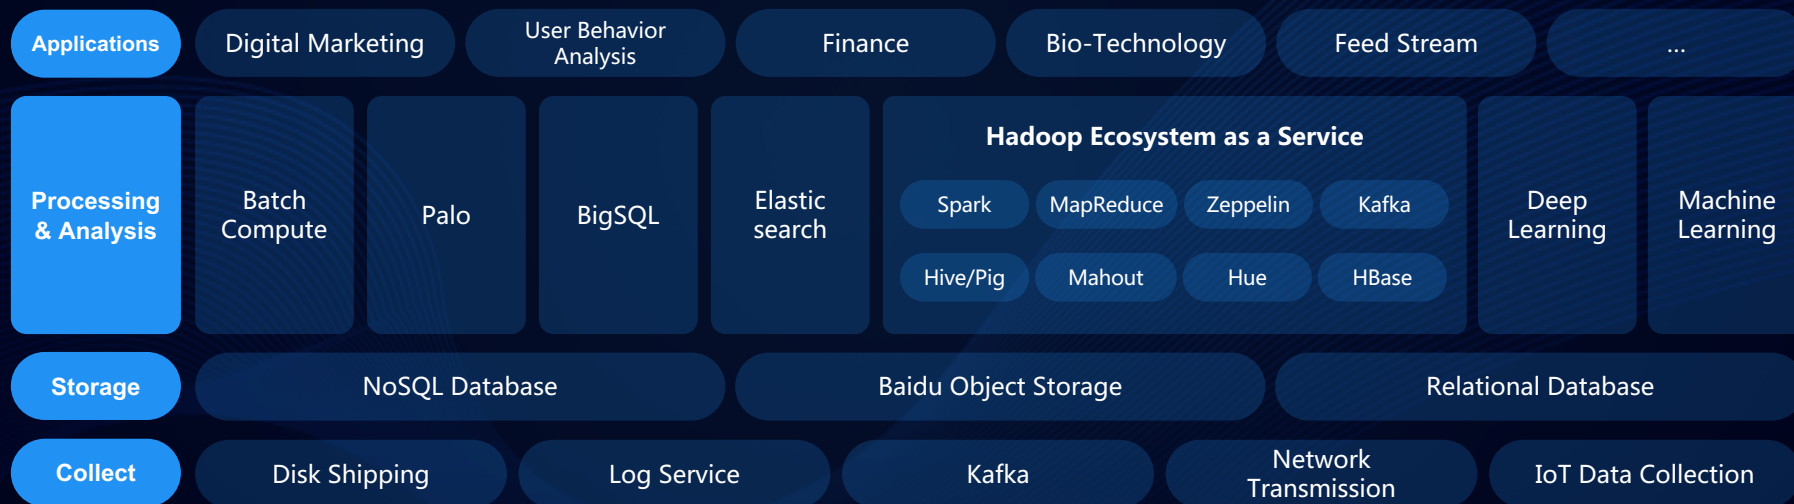

1,000,000,000,000+
web pages

1,000,000,000+
searches/day

10,000,000,000+
images/videos

10,000,000,000+
POI data